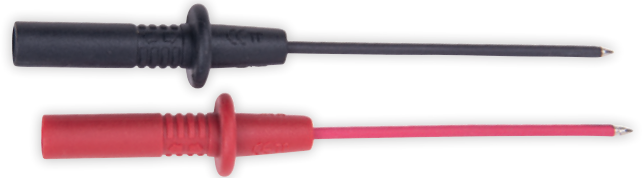

Model R1210 Alligator Clip Set, Large

- Dimensions: Length: 3.9" (99mm), Jaw: 1" (26mm)
- 1000V, 10A
- CAT III. 1000V and CAT IV. 600V

Model R1110 Test Probe Set, Sharp Point

- Sharp points for piercing insulation
- Stainless steel tips
- Probe tip length: 0.6" (16mm)
- Probe length: 3.9" (100mm)
- 1000V, 10A
- Cat. II 1000V, Cat. III 1000V and Cat. IV 600V safety ratings
- Compatible with test leads that accept 0.16" (4mm) diameter shrouded banana connectors
- 10A Maximum
- Includes protective tip caps

Model R1120 Safety Test Probe Set, Sharp Point

- Sharp points for piercing insulation
- Stainless Steel Tips
- Ergonomic grip
- Dimensions: Length: 5.6" (142mm), Tip: 0.2" (4mm)
- 1000V, 10A
- CAT III. 1000V and CAT IV. 600V
- CE certified
- Includes protective tip caps

Continued...

TECHNICAL DATA

R1130

R1140

R1000

R1220

Model R1130 Test Probe Set, Banana Style

- Banana-style spring contacts
- Dimensions: Length: 4.7" (120mm), Tip: 0.8" (19mm)
- 1000V, 10A
- CAT III. 1000V, CAT IV. 600V
- CE certified
- Includes protective caps

Model R1000 Safety Test Lead Set

- Compatible with all instruments, test probes and clips that accept 0.16" (4mm) diameter shrouded banana connectors
- Stainless steel tips
- Lead length: 48" (1.2m)
- Probe tip length: 0.2" (5mm)
- Probe tip diameter: 0.08" (2mm)
- Cat. II 1000V, Cat. III 1000V and Cat. IV 600V safety ratings
- 10A Maximum